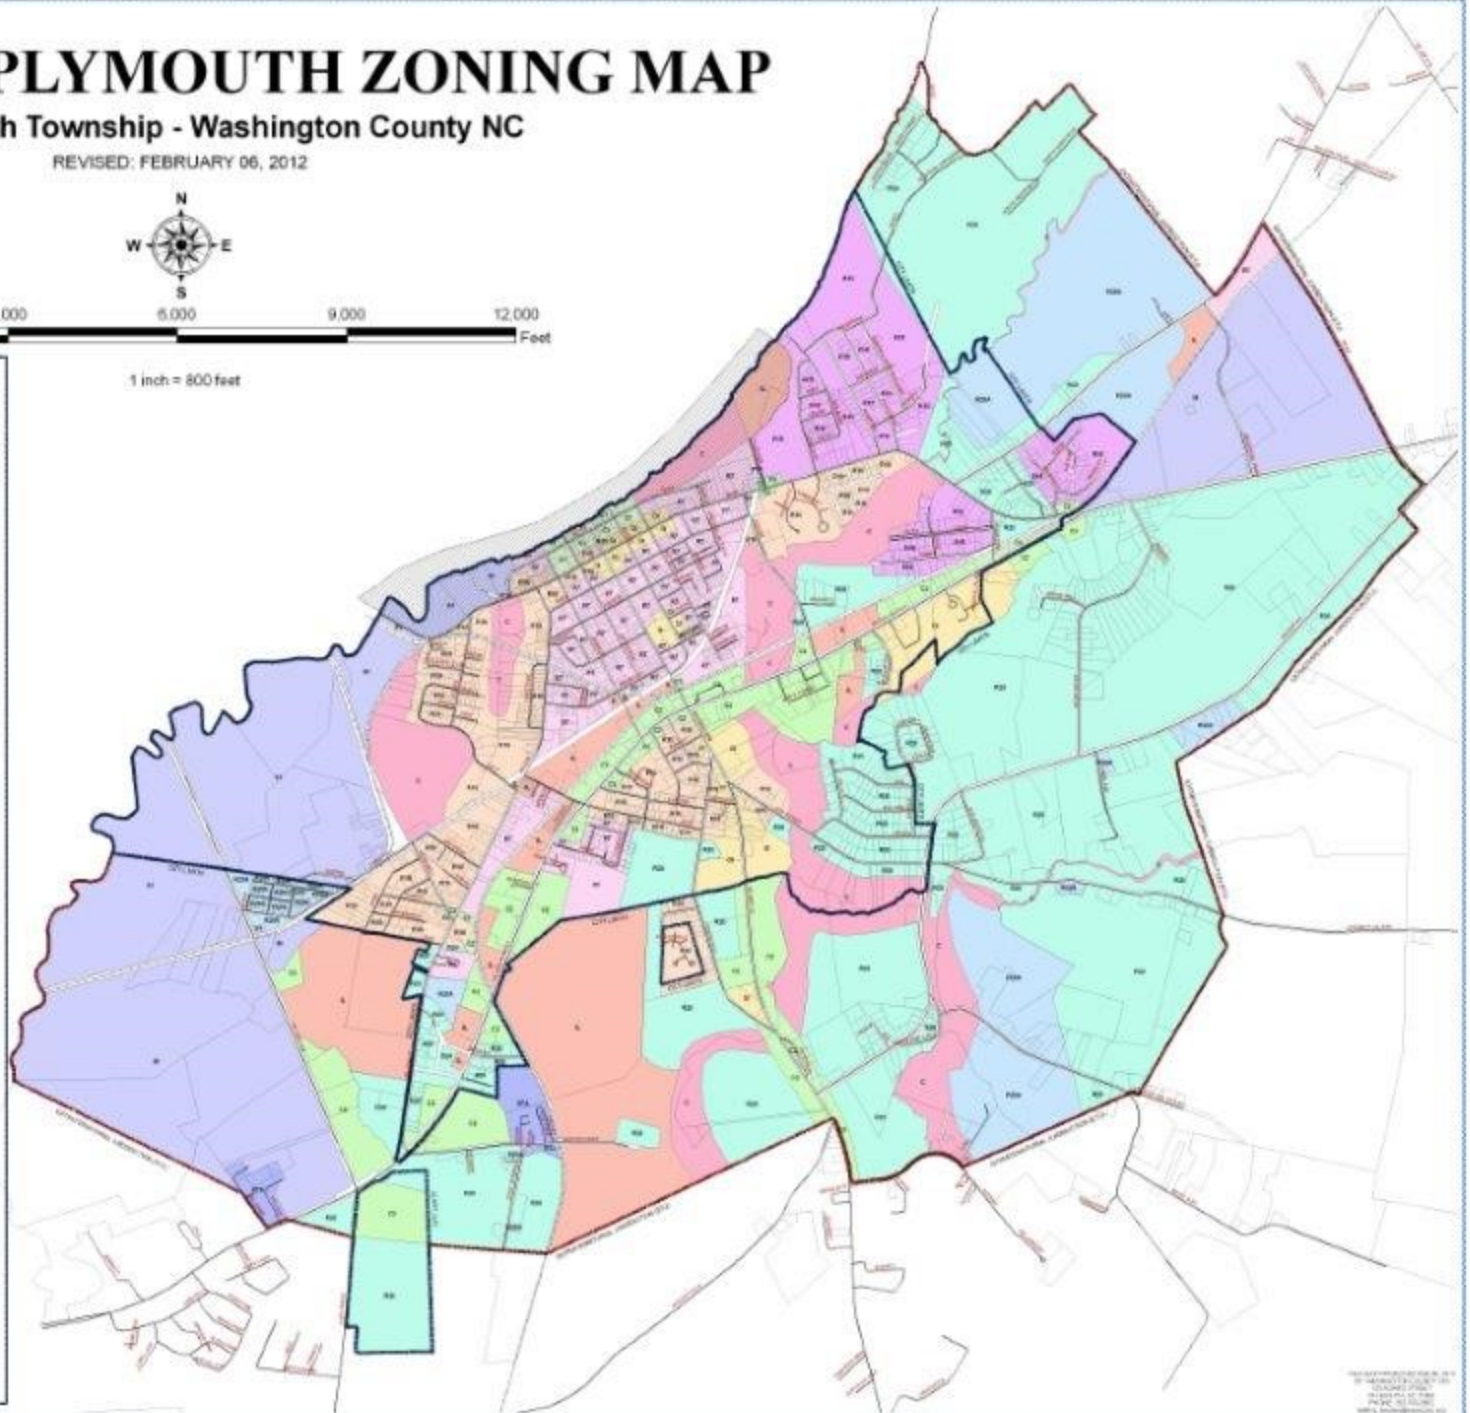

TOWN OF PLYMOUTH ZONING MAP

Plymouth Township - Washington County NC

REVISED: FEBRUARY 06, 2012

1 inch = 800 feet

Legend

- TownOfPlymouthParcels
- RailRoads
- RoadCenterlines
- City_Limits
- etj
- Riverfront_Overlay

PLYMOUTH_ZONING

<all other values>

DISTRICT

- C
- C1
- C2
- IH
- IL
- OI
- R10
- R15
- R20
- R20A
- R7
- R7A